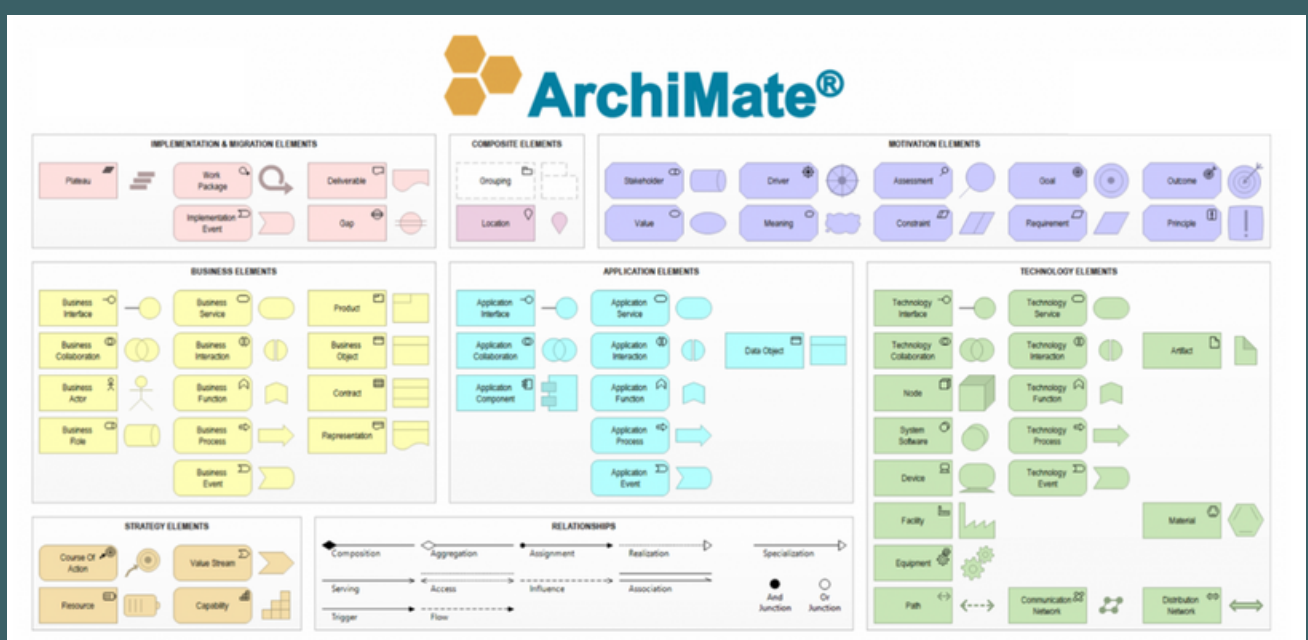

THE ARCHIMATE® MODELING LANGUAGE CLASSIC COLOR SET

The ArchiMate® Modeling Language has been a prominent modeling tool in the Enterprise Architecture space for well over 20 years. The adoption of ArchiMate can be attributed to its recognizable visual features. The original color palette has been a staple for Practitioners however, they have requested that the Forum provide an alternative color palette to keep the tool looking fresh. The classic color set will not be retired or replaced, the alternative set will be used in all future publications from The Open Group.

Long-term practitioners and those who review models regularly can easily identify an ArchiMate model by the use of these colors. Many tool vendors and individuals have adopted this or a very similar version to meet their needs.