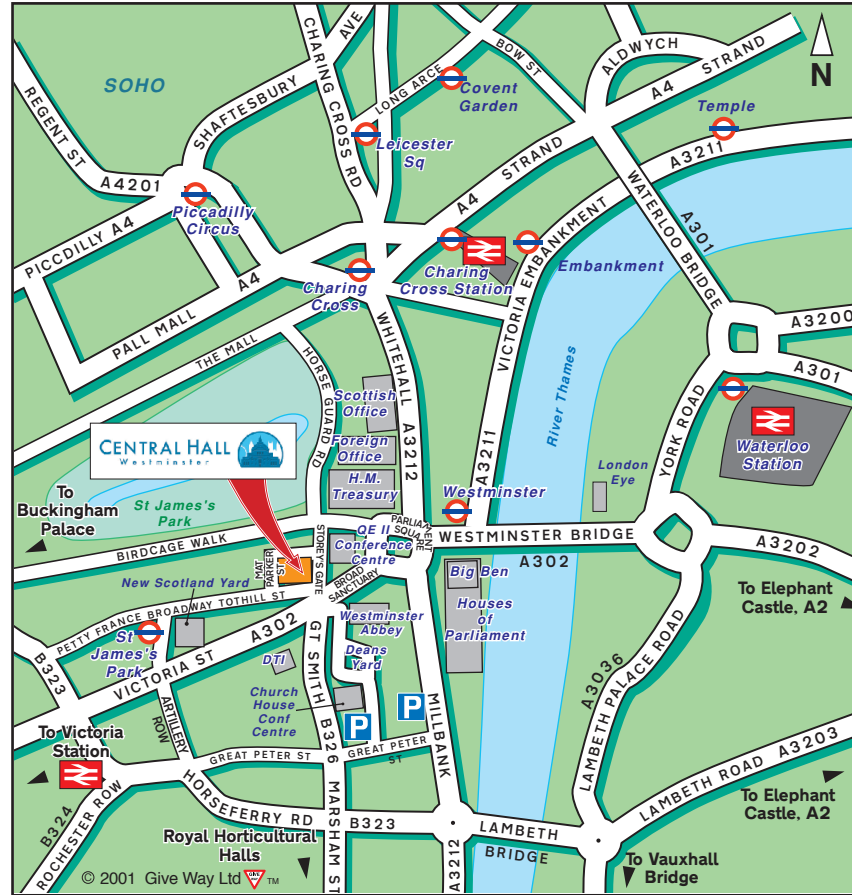

Buses

Buses 11, 24 and 211 pass the door
Buses 3, 12, 53, 53X, 77A, 88, 109 and 159
stop nearby.

St James's Park, Westminster & Victoria

Victoria, Charing Cross & Waterloo

© 2001 Give Way Ltd