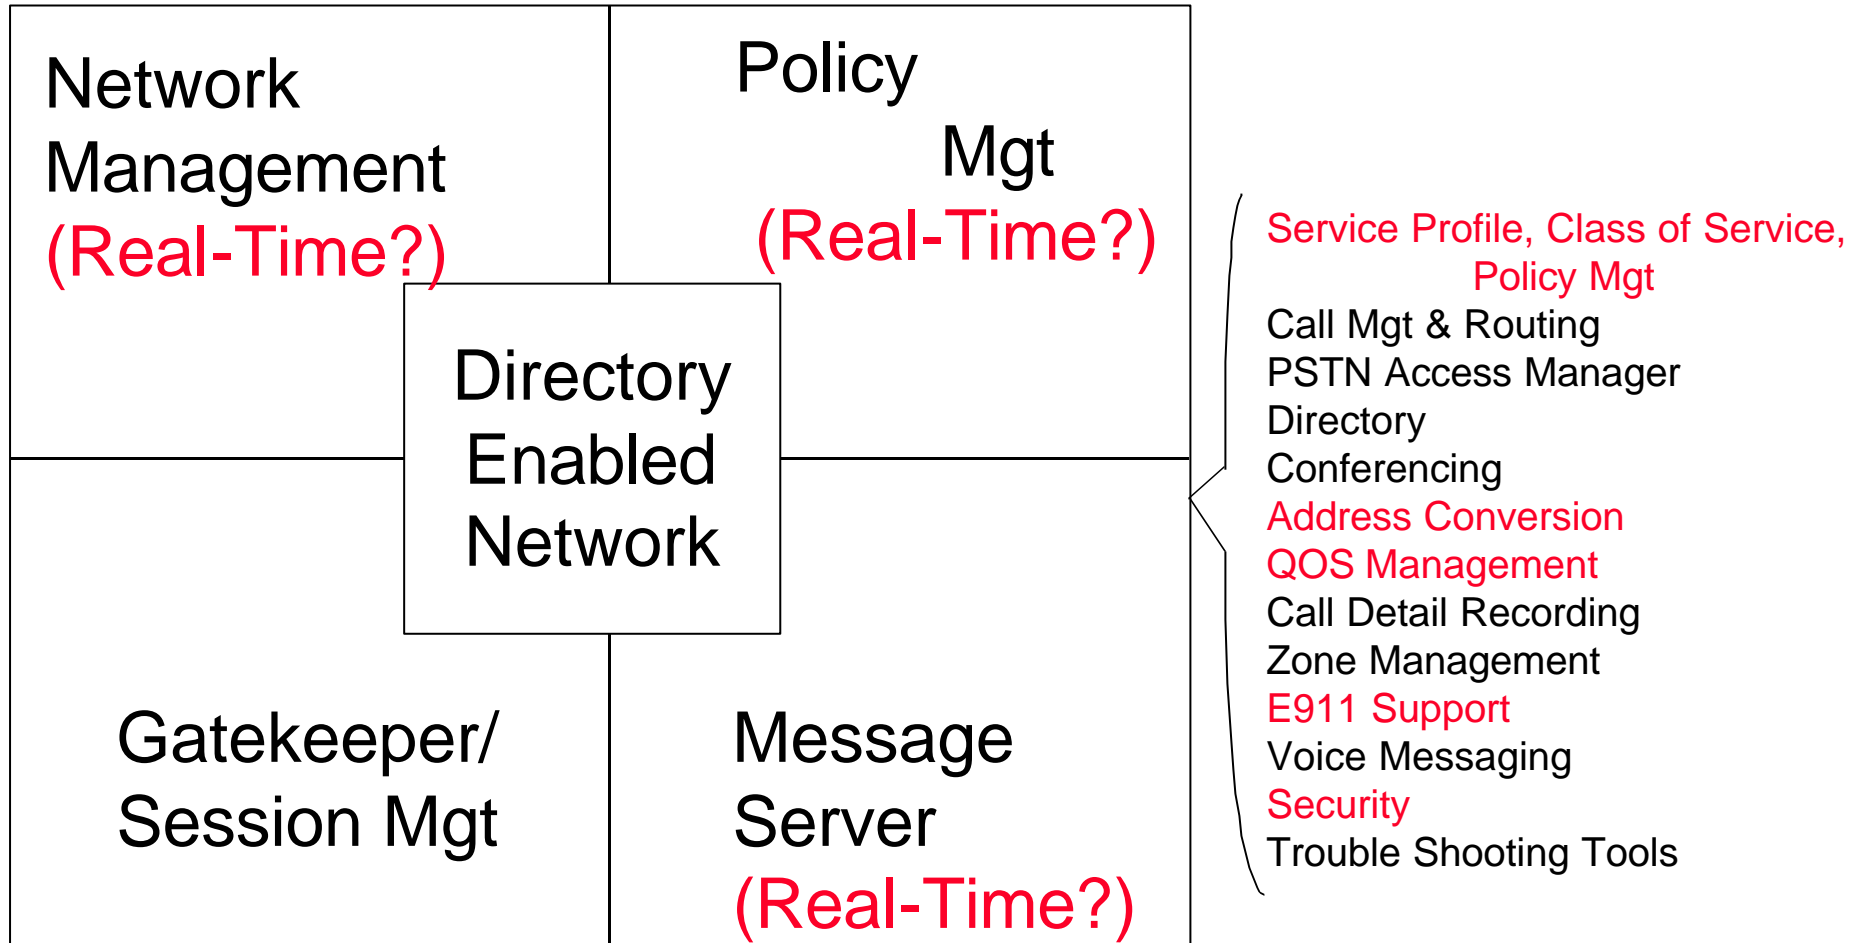

# Real-Time for Voice Over IP (VOIP)

Network Architecture Board's  
Voice Over IP Working Group

## PEP

# Boeing VOIP Strategic Architecture

Phantom Works  
Mathematics & Computing Technology

# *Real-Time Roles in VOIP*

---

Phantom Works

Mathematics & Computing Technology

- QoS
- Location
- Security