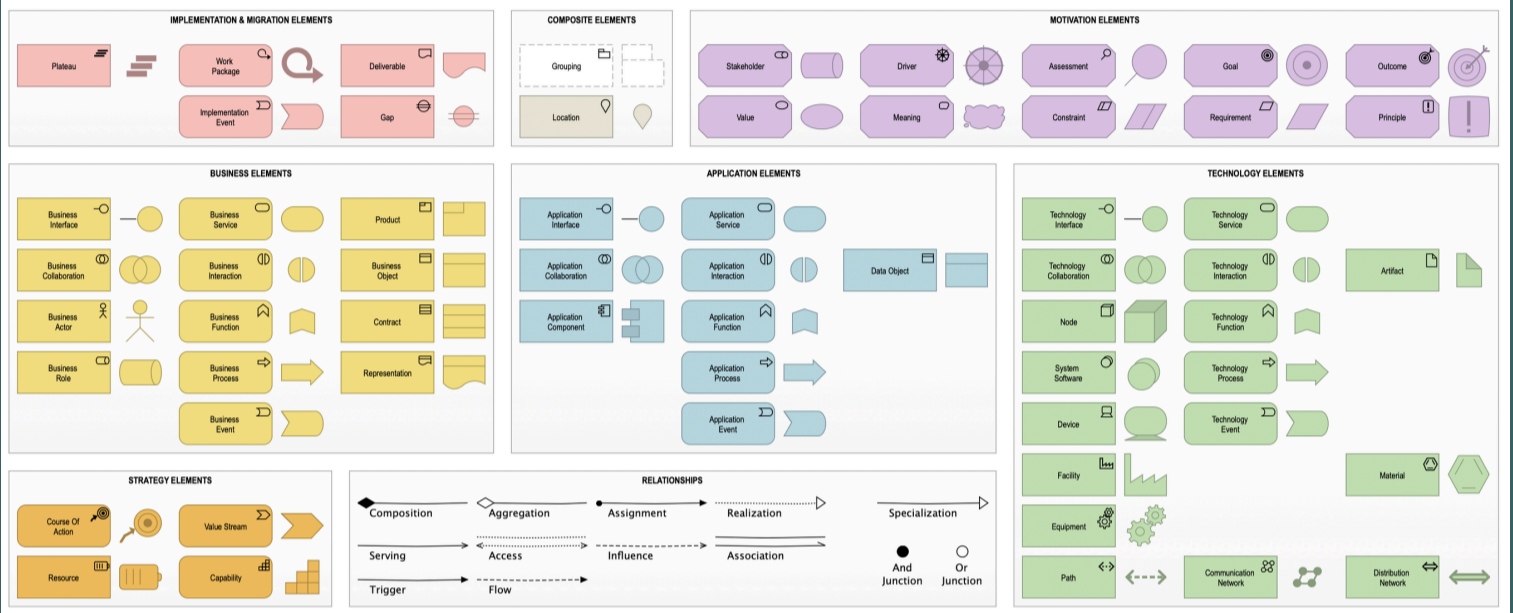

THE ARCHIMATE® MODELING LANGUAGE MODERN COLOR SET

POLL PARTICIPANTS WANTED
TO SEE A MORE
CONTEMPORARY COLOR SET

The ArchiMate® Modeling Language has been a prominent modeling tool for 20+ years and was due for an updated publication color set.

THE *Open* GROUP

#EFBD5D Saffron Mango	#F4DE7F Jasmine	#B6D7E1 Pale Aqua	#C3E1B4 Fringy Flower	#D8C1E4 Languid Lavender	#E8E5D3 Satin Linen	#F8C2BE Tea Rose
-----------------------------	--------------------	----------------------	-----------------------------	--------------------------------	------------------------	---------------------

Required?

The ArchiMate® Specification does not have any color requirements. Adopt your company branding or just black & white.

Mandatory?

Only when a document is published by The Open Group

Encouraged!

Of course! We are excited about the new color set and would like to see it widely adopted.